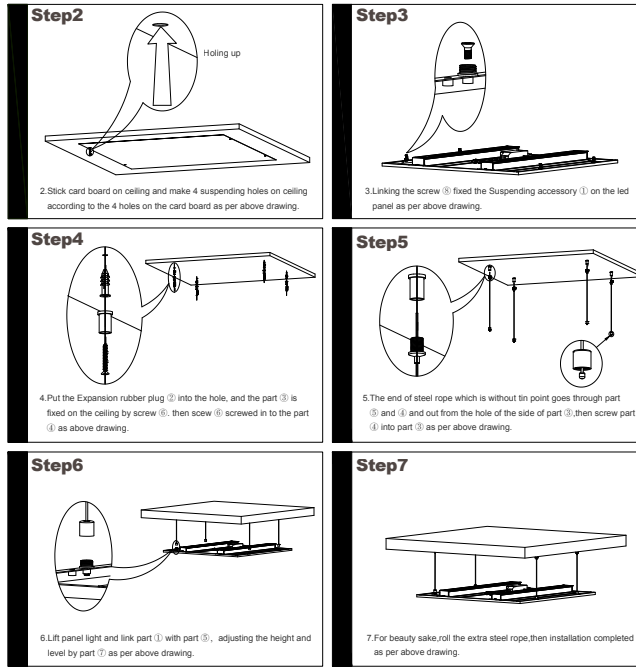

LED Grille Panel

Product Code	Dimension L*W[mm]	Power [W]	Input Voltage [V]	Efficiency [lm/W]	Color Temp[K]	CRI	Luminous Flux[lm]
ALPG-0606-36WE	595*595mm	36W	AC200-240V	100LM/W	4000	>80	3780
ALPG-0606-36WG	595*595mm	36W	AC200-240V	100LM/W	4000	>80	3240
ALPG-0606-36WH	595*595mm	36W	AC200-240V	100LM/W	4000	>80	2000
ALPG-0606-36WT	595*595mm	36W	AC200-240V	100LM/W	4000	>80	2900
ALPG-0606-36WS	595*595mm	36W	AC200-240V	100LM/W	4000	>80	4000
ALPG-0606-36WP	595*595mm	36W	AC200-240V	100LM/W	4000	>80	3000

Details:

■ **Beam Angle:**

60°

70°

100°

120°

Installation diagram

Step1

- | | | | | | | | |
|------------------------|--|-------------------------|--|------------------------|--|--------------|--|
| Suspending accessory ① |  X4 | Expansion rubber plug ② |  X4 | Suspending accessory ③ |  X4 | Line card ④ |  X4 |
| Suspending accessory ⑤ |  X4 | M4*30 screw ⑥ |  X4 | Steel rope ⑦ |  X4 | M4*8 screw ⑧ |  X4 |